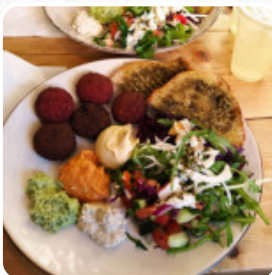

[View gallery](#)

[View menu](#)

[View reviews](#)