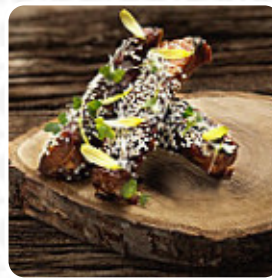

## ***Izumi Spisekort***

<https://spisekort.menu>  
Jaegersborg Alle 30, Gentofte, Denmark  
+4535354848 - <http://www.izumi.dk/>

Her finder du den [menu fra Izumi](#) i Gentofte. I øjeblikket er der **15** retter og drikkevarer på menuen. Izumi restaurant offers a varied selection of sushi, with some guests praising the delicious rice and amazing flavors. The all-you-can-eat policy at a set price is a hit for those with a big appetite, and the combo of sushi and tempura is particularly recommended. While the food receives high marks, some reviewers mention that service can be lacking at times. However, the staff have been commended for their attention to COVID-19 precautions. All in all, Izumi in Charlottenlund seems to be a solid choice for [sushi](#) lovers looking for generous portions at reasonable prices.